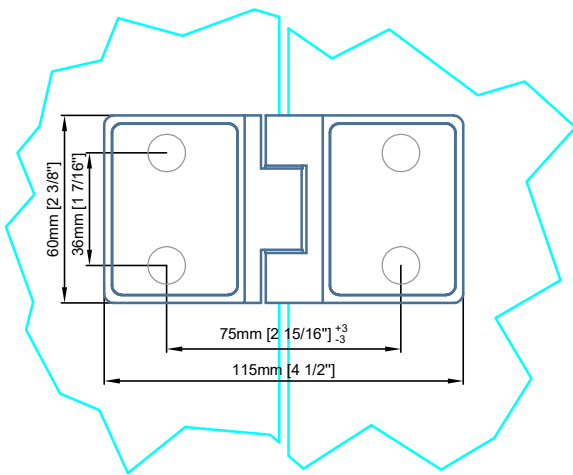

Load capacity per pair 88lbs  
 Max. door width 900mm [35 7/16"]

Illustrated  
**Right Hinge**

Suitable for 8mm [5/16"] - 10mm [3/8"] - 12mm [1/2"] glass

Reference:  
 3 hinges required for door height at or above 2600mm [102 3/8"]  
 Third hinge positioned in the upper third of door

Technical drawings are subject to change without notice.  
 All millimeter dimensions are exact and supersede inch conversions.

Load capacity per pair 88lbs  
 Max. door width 900mm [35 7/16"]

Illustrated  
**Right Hinge**

Suitable for 8mm [5/16"] - 10mm [3/8"] - 12mm [1/2"] glass

Reference:  
 3 hinges required for door height at or above 2600mm [102 3/8"]  
 Third hinge positioned in the upper third of door

Available with thru drilling (*Illustrated*) or Countersunk

\*See specification  
 Lifting Hinge [DD.0120] Glass to Glass -180° with seal