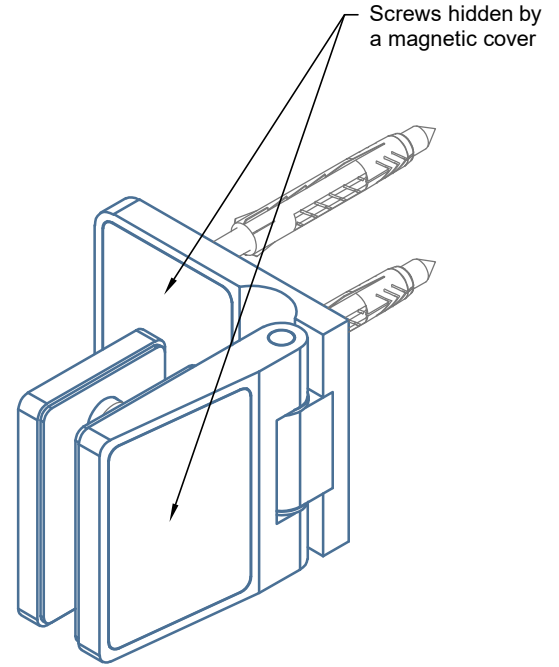

Load capacity per pair 88lbs  
 Max. door width 900mm [35 7/16"]

Illustrated  
**Right Hinge**

Suitable for 8mm [5/16"] - 10mm [3/8"] - 12mm [1/2"] glass

Reference:  
 3 hinges required for door height at or above 2600mm [102 3/8"]  
 Third hinge positioned in the upper third of door

Technical drawings are subject to change without notice.  
 All millimeter dimensions are exact and supersede inch conversions.

Load capacity per pair 88lbs  
 Max. door width 900mm [35 7/16"]

Illustrated  
**Right Hinge**

Suitable for 8mm [5/16"] - 10mm [3/8"] - 12mm [1/2"] glass

Reference:  
 3 hinges required for door height at or above 2600mm [102 3/8"]  
 Third hinge positioned in the upper third of door

Available with thru drilling (*Illustrated*) or Countersunk