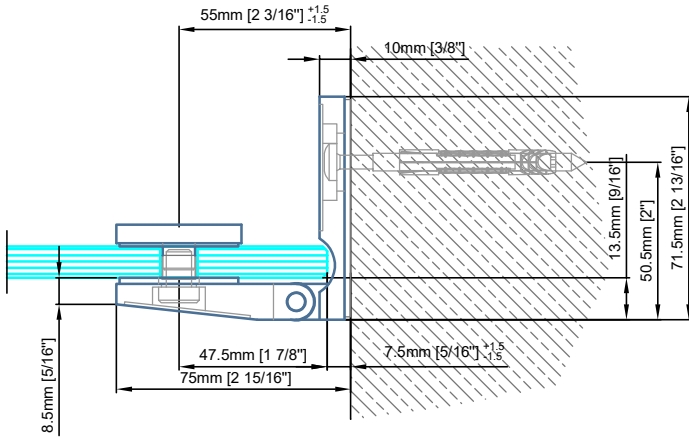

Load capacity per pair 88lbs  
 Max. door width 900mm [35 7/16"]

Illustrated  
**Right Hinge**

Suitable for 8mm [5/16"] - 10mm [3/8"] - 12mm [1/2"] glass

Reference:  
 3 hinges required for door height at or above 2600mm [102 3/8"]  
 Third hinge positioned in the upper third of door

Technical drawings are subject to change without notice.  
 All millimeter dimensions are exact and supersede inch conversions.

Load capacity per pair 88lbs  
 Max. door width 900mm [35 7/16"]

Illustrated  
**Right Hinge**

Suitable for 8mm [5/16"] - 10mm [3/8"] - 12mm [1/2"] glass

Reference:  
 3 hinges required for door height at or above 2600mm [102 3/8"]  
 Third hinge positioned in the upper third of door

Available with thru drilling (*Illustrated*) or Countersunk

\*See specification  
 Lifting Hinge [DD.0120] Glass to Glass -180° with seal