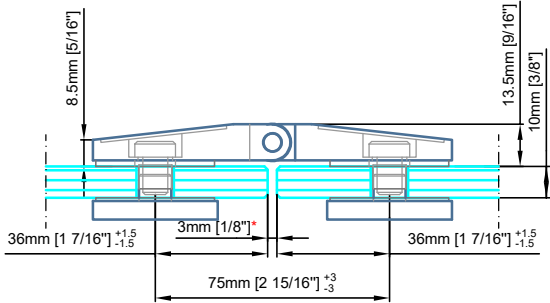

Load capacity per pair 88lbs  
 Max. door width 900mm [35 7/16"]

Illustrated  
**Right Hinge**

Suitable for 8mm [5/16"] - 10mm [3/8"] - 12mm [1/2"] glass

Reference:  
 3 hinges required for door height at or above 2600mm [102 3/8"]  
 Third hinge positioned in the upper third of door

Technical drawings are subject to change without notice.  
 All millimeter dimensions are exact and supersede inch conversions.

Load capacity per pair 88lbs  
 Max. door width 900mm [35 7/16"]

Illustrated  
**Right Hinge**

Suitable for 8mm [5/16"] - 10mm [3/8"] - 12mm [1/2"] glass

Reference:  
 3 hinges required for door height at or above 2600mm [102 3/8"]  
 Third hinge positioned in the upper third of door

Available with thru drilling (*Illustrated*) or Countersunk

\*See specification  
 Lifting Hinge [DD.0120] Glass to Glass -180° with seal