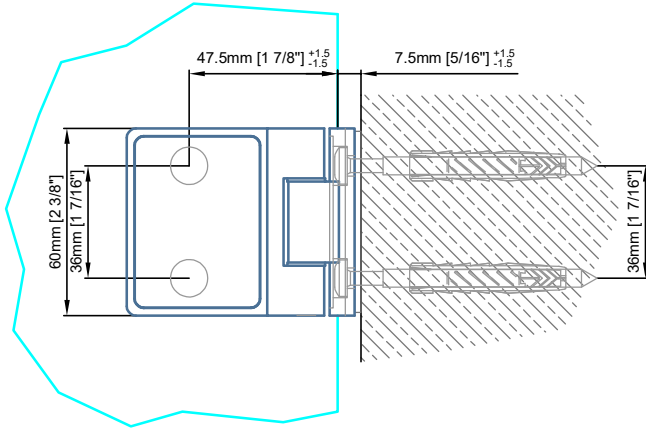

Load capacity per pair 88lbs  
 Max. door width 900mm [35 7/16"]

Illustrated  
**Right Hinge**

Suitable for 8mm [5/16"] - 10mm [3/8"] - 12mm [1/2"] glass

Reference:  
 3 hinges required for door height at or above 2600mm [102 3/8"]  
 Third hinge positioned in the upper third of door

Technical drawings are subject to change without notice.  
 All millimeter dimensions are exact and supersede inch conversions.

Load capacity per pair 88lbs  
 Max. door width 900mm [35 7/16"]

Illustrated  
**Right Hinge**

Suitable for 8mm [5/16"] - 10mm [3/8"] - 12mm [1/2"] glass

Reference:  
 3 hinges required for door height at or above 2600mm [102 3/8"]  
 Third hinge positioned in the upper third of door

Available with thru drilling (*Illustrated*) or Countersunk

\*See specification  
 Lifting Hinge [DD.0120] Glass to Glass -180° with seal