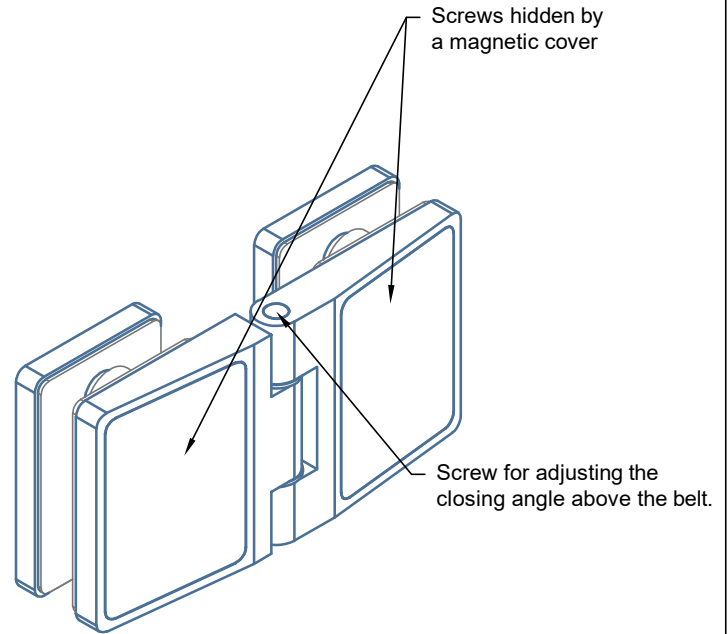

Technical drawings are subject to change without notice.  
 All millimeter dimensions are exact and supersede inch conversions.

Load capacity per pair 88lbs  
 Max. door width 900mm [35 7/16"]

Illustrated  
**Right Hinge**

Suitable for 8mm [5/16"] - 10mm [3/8"] - 12mm [1/2"] glass

Reference:  
 3 hinges required for door height at or above 2600mm [102 3/8"]  
 Third hinge positioned in the upper third of door

Available with thru drilling (*Illustrated*) or Countersunk

\*See specification  
 Lifting Hinge [DD.0120] Glass to Glass -180° with seal