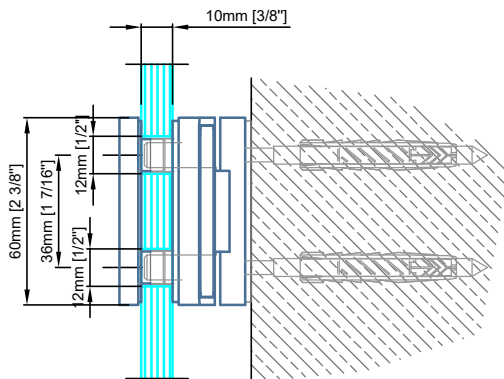

Load capacity per pair 88lbs  
 Max. door width 900mm [35 7/16"]

Illustrated  
**Right Hinge**

Suitable for 8mm [5/16"] - 10mm [3/8"] - 12mm [1/2"] glass

Reference:  
 3 hinges required for door height at or above 2600mm [102 3/8"]  
 Third hinge positioned in the upper third of door

Technical drawings are subject to change without notice.  
 All millimeter dimensions are exact and supersede inch conversions.

Load capacity per pair 88lbs  
 Max. door width 900mm [35 7/16"]

Illustrated  
**Right Hinge**

Suitable for 8mm [5/16"] - 10mm [3/8"] - 12mm [1/2"] glass

Reference:  
 3 hinges required for door height at or above 2600mm [102 3/8"]  
 Third hinge positioned in the upper third of door

Available with thru drilling (*Illustrated*) or Countersunk

\*See specification  
 Lifting Hinge [DD.0120] Glass to Glass -180° with seal