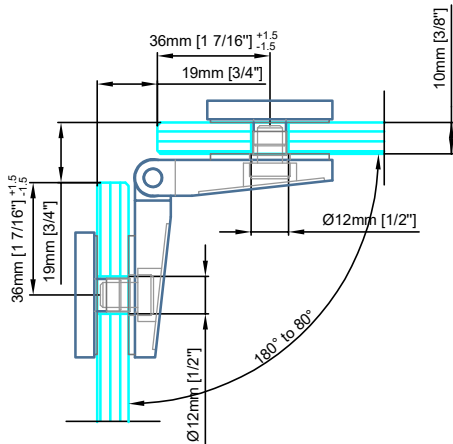

Load capacity per pair 88lbs  
 Max. door width 900mm [35 7/16"]

Illustrated  
**Right Hinge**

Suitable for 8mm [5/16"] - 10mm [3/8"] - 12mm [1/2"] glass

Reference:  
 3 hinges required for door height at or above 2600mm [102 3/8"]  
 Third hinge positioned in the upper third of door

Technical drawings are subject to change without notice.  
 All millimeter dimensions are exact and supersede inch conversions.

Load capacity per pair 88lbs  
 Max. door width 900mm [35 7/16"]

Illustrated  
**Right Hinge**

Suitable for 8mm [5/16"] - 10mm [3/8"] - 12mm [1/2"] glass

Reference:  
 3 hinges required for door height at or above 2600mm [102 3/8"]  
 Third hinge positioned in the upper third of door

Available with thru drilling (*Illustrated*) or Countersunk

\*See specification  
 Lifting Hinge [DD.0120] Glass to Glass -180° with seal