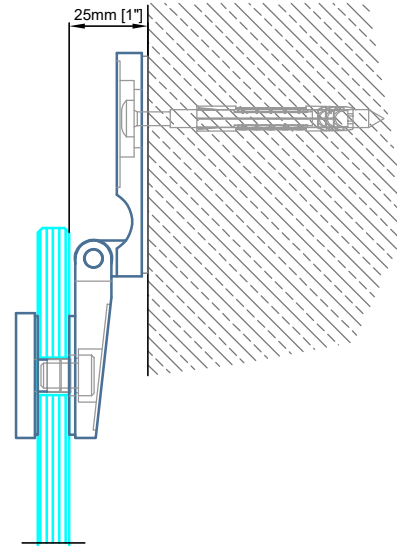

Load capacity per pair 88lbs  
 Max. door width 900mm [35 7/16"]

Illustrated  
**Right Hinge**

Suitable for 8mm [5/16"] - 10mm [3/8"] - 12mm [1/2"] glass

Reference:  
 3 hinges required for door height at or above 2600mm [102 3/8"]  
 Third hinge positioned in the upper third of door

Technical drawings are subject to change without notice.  
 All millimeter dimensions are exact and supersede inch conversions.

Load capacity per pair 88lbs  
 Max. door width 900mm [35 7/16"]

Illustrated  
**Right Hinge**

Suitable for 8mm [5/16"] - 10mm [3/8"] - 12mm [1/2"] glass

Reference:  
 3 hinges required for door height at or above 2600mm [102 3/8"]  
 Third hinge positioned in the upper third of door

Available with thru drilling (*Illustrated*) or Countersunk

\*See specification  
 Lifting Hinge [DD.0120] Glass to Glass -180° with seal